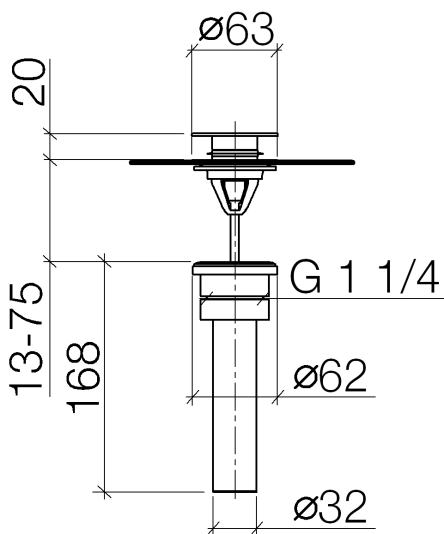

Sink - CL.1

Umbrella drain 1 1/4" - polished chrome

Article number: 10 125 970-00 0010

- push to open/close
- Suitable only for basins with overflow.

polished chrome

Discontinued items available to order until 31.12.9999

Dimensional drawing

All dimensions in mm / inch = mm x 0,0394

Sink - CL.1

Umbrella drain 1 1/4" - polished chrome

Article number: 10 125 970-00 0010

Sink - CL.1

Umbrella drain 1 1/4" - polished chrome

Article number: 10 125 970-00 0010

Sink - CL.1

Umbrella drain 1 1/4" - polished chrome

Article number: 10 125 970-00 0010

Spare parts list

Number	Item Number	Designation	Number of units
1	04 31 20 096 00-00	plug	1
2	09 30 30 179 90	screw	1
3	09 11 01 038-00	cup	1
4	09 14 05 061 90	seal	1
5	09 14 03 153 90	seal	1
6	09 11 10 156-00	connection	1
7	09 28 20 055-00	pipe	1
8	09 14 05 062 90	seal	1
9	09 23 30 073-00	nut	1