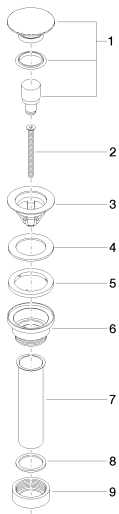

Dimensional drawing

All dimensions in mm / inch = mm x 0,0394

Sink - CL.1

Umbrella drain 1 1/4" - polished chrome

Article number: 10 125 970-00 0010

Sink - CL.1

Umbrella drain 1 1/4" - polished chrome

Article number: 10 125 970-00 0010

Other surface finishes

platinum matte

10 125 970-06 0010

platinum

10 125 970-08 0010

Brushed Durabronze

10 125 970-28 0010

black matte

10 125 970-33 0010

chrome matte

10 125 970-93 0010

Dark Platinum matte

10 125 970-99 0010

More custom finish options are available via special production (xTra Service). Please see our finish matrix for availability and pricing or contact a Dornbracht representative.

Sink - CL.1

Umbrella drain 1 1/4" - polished chrome

Article number: 10 125 970-00 0010

Spare parts list

Number	Item Number	Designation	Number of units
1	04 31 20 096 00-00	plug	1
2	09 30 30 179 90	screw	1
3	09 11 01 038-00	cup	1
4	09 14 05 061 90	seal	1
5	09 14 03 153 90	seal	1
6	09 11 10 156-00	connection	1
7	09 28 20 055-00	pipe	1
8	09 14 05 062 90	seal	1
9	09 23 30 073-00	nut	1